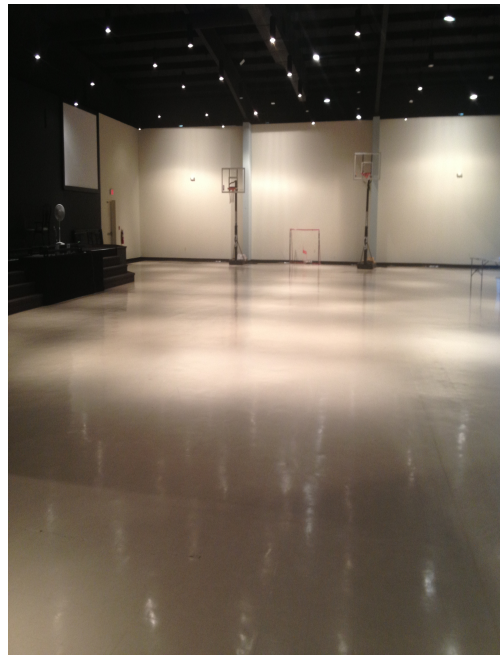

With our central location right off I430, LSAM Event Center is the ideal spot for your next function. We will customize the event to meet your needs. Contact us to book your next event!

From church meetings to birthday parties, graduation dinners to family reunions, we are the perfect choice for your next event!

Contact Michael Johnson at Michael@lilscholarsmaumelle.com for pricing. If you need assistance coordinating your event or need availability info contact Shiree Lawson at Shiree.lawson@yahoo.com or call 501-539-9893.