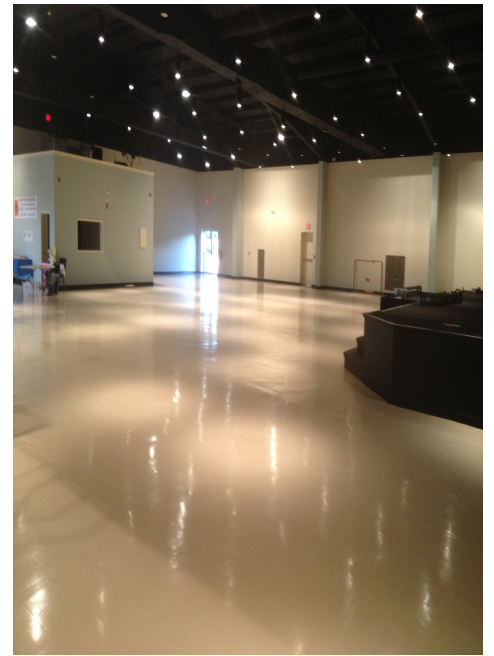

With our central location right off I430, LSAM Event Center is the ideal spot for your next function. We will customize the event to meet your needs. Contact us to book your next event!

From church meetings to birthday parties, graduation dinners to family reunions, we are the perfect choice for your next event!

Contact Michael Johnson at Michael@lilscholarsmaumelle.com for pricing. If you need assistance coordinating your event or need availability info contact Shiree Lawson at Shiree.lawson@yahoo.com or call 501-539-9893.